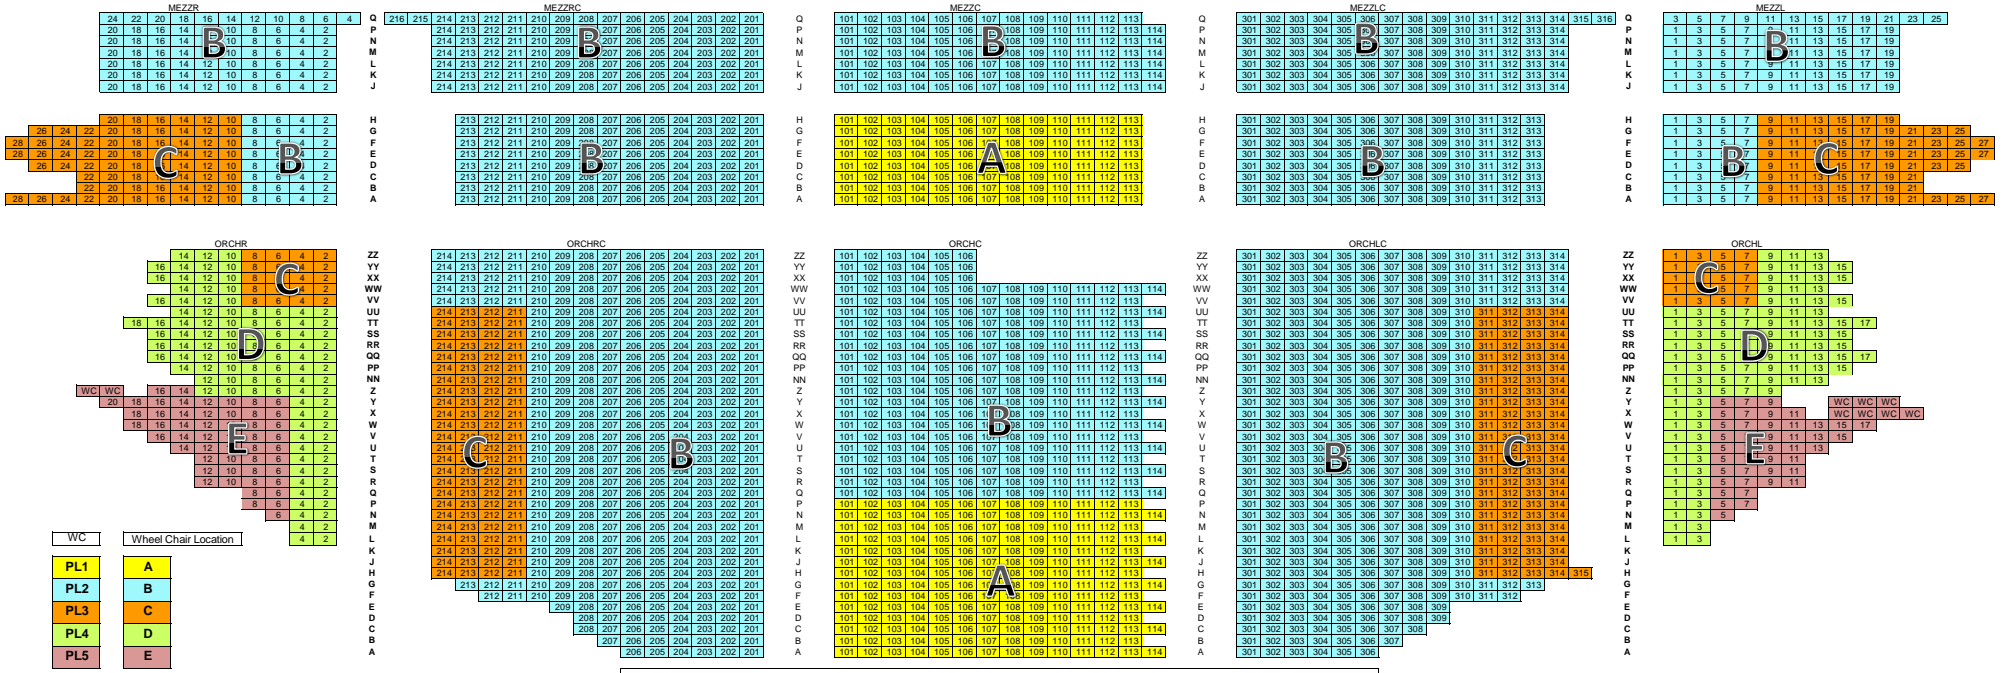

PANTAGES THEATRE HOUSE MAP

STAGE